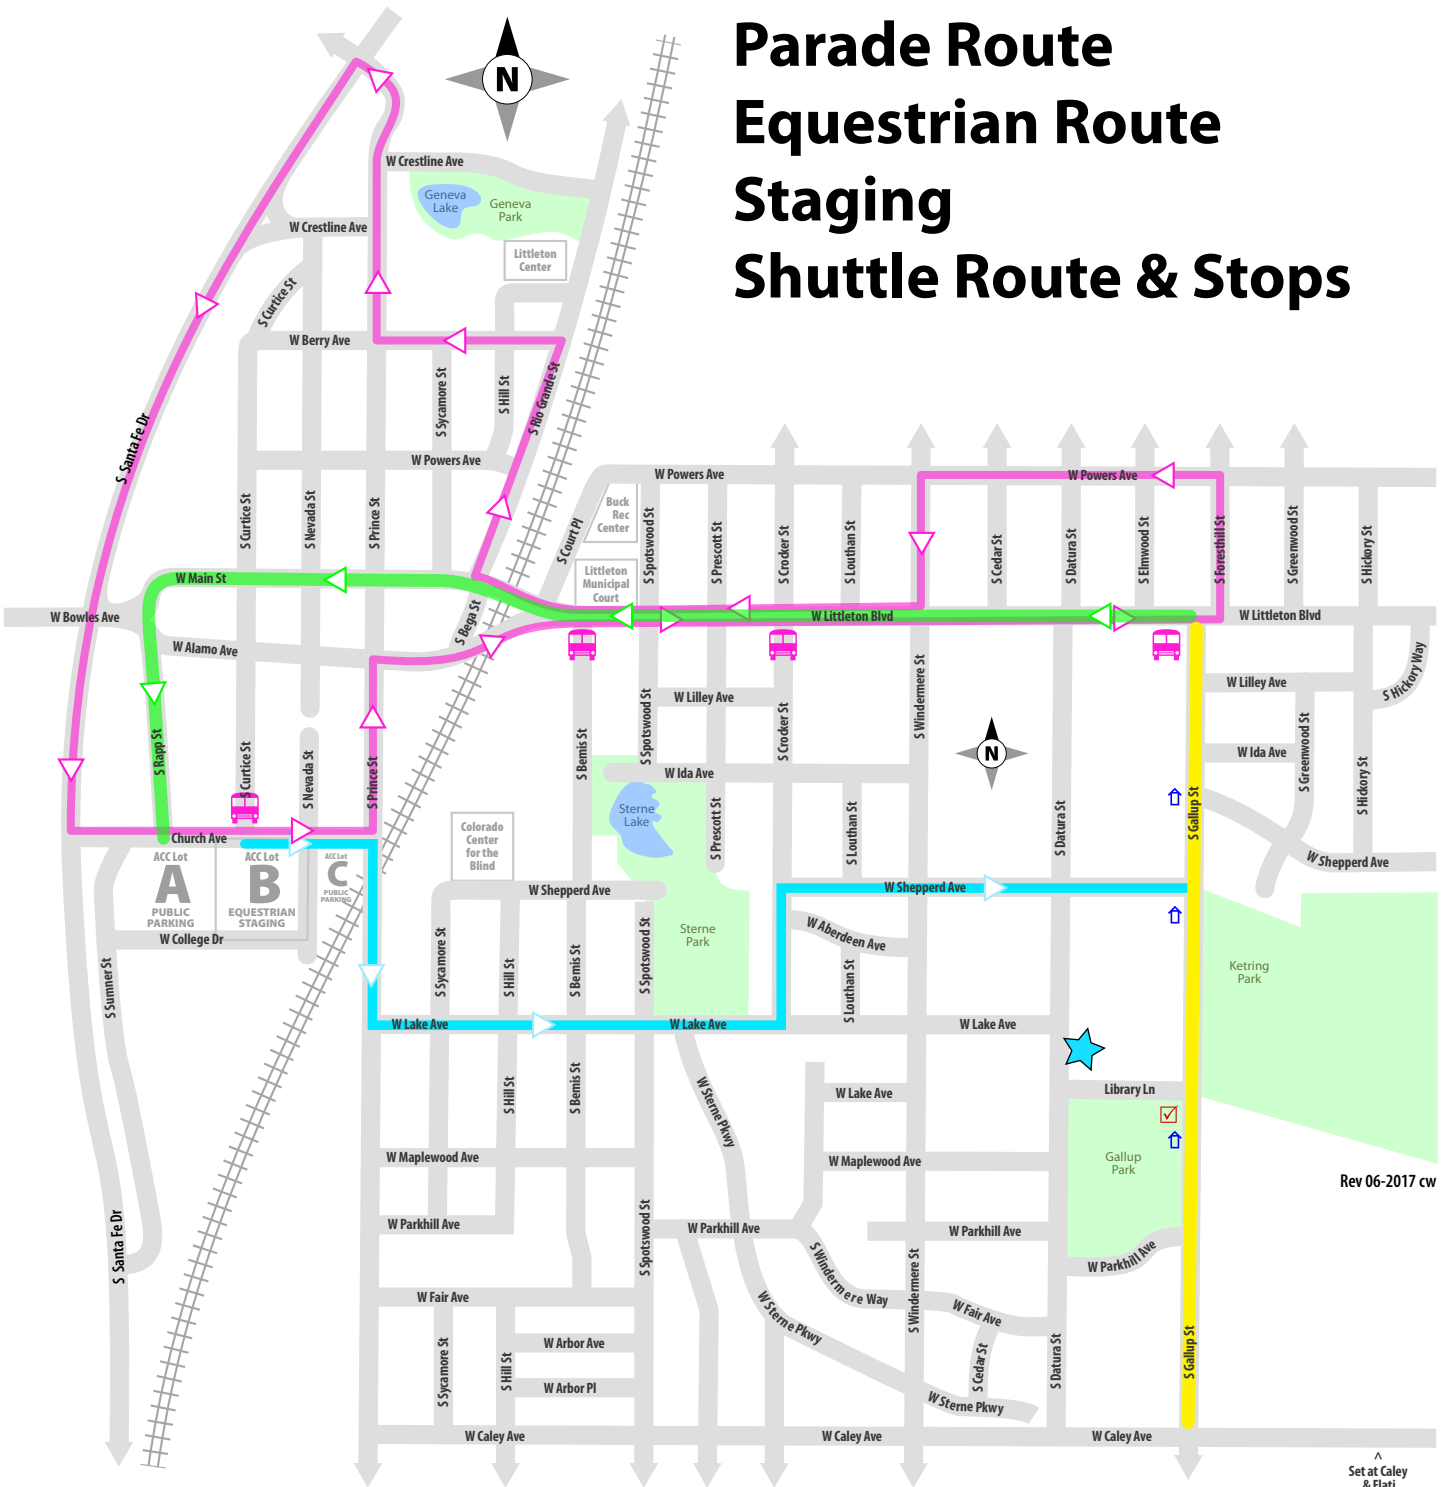

# Parade Route Equestrian Route Staging Shuttle Route & Stops

Rev 06-2017 cw

## Routes

- Parade Staging
- Parade Route
- ↑ Staging Area Port-o-Lets
- ☑ Parade Check-in Tent
- ★ School Bus / Parade Entrant Drop-Off
- Equestrian Route (leave ACC for Staging @ 8:30am)
- 🚌 Shuttle Stops
- Shuttle Route